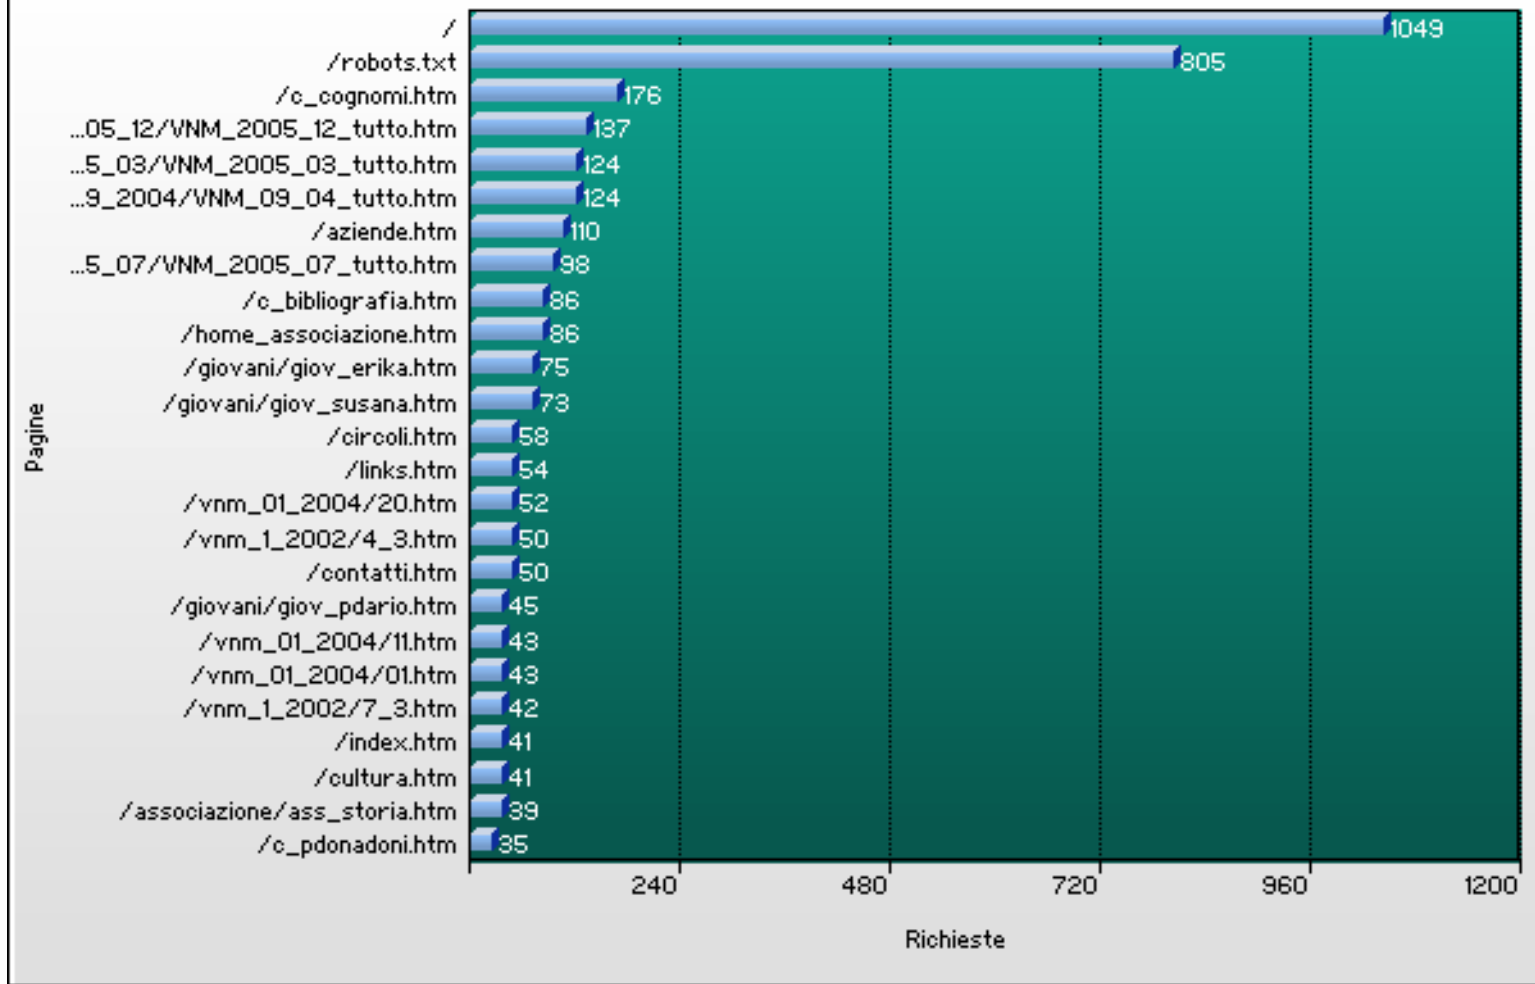

Pagine di Entrata

Pagine di Entrata

	Pagine	Prima Sessione	Errori
1	/	1,049	1
2	/robots.txt	805	14,546
3	/c_cognomi.htm	176	0
4	/vnm_2005_12/VNM_2005_12_tutto.htm	137	0
5	/vnm_2005_03/VNM_2005_03_tutto.htm	124	0
6	/vnm_09_2004/VNM_09_04_tutto.htm	124	0
7	/aziende.htm	110	0
8	/vnm_2005_07/VNM_2005_07_tutto.htm	98	0