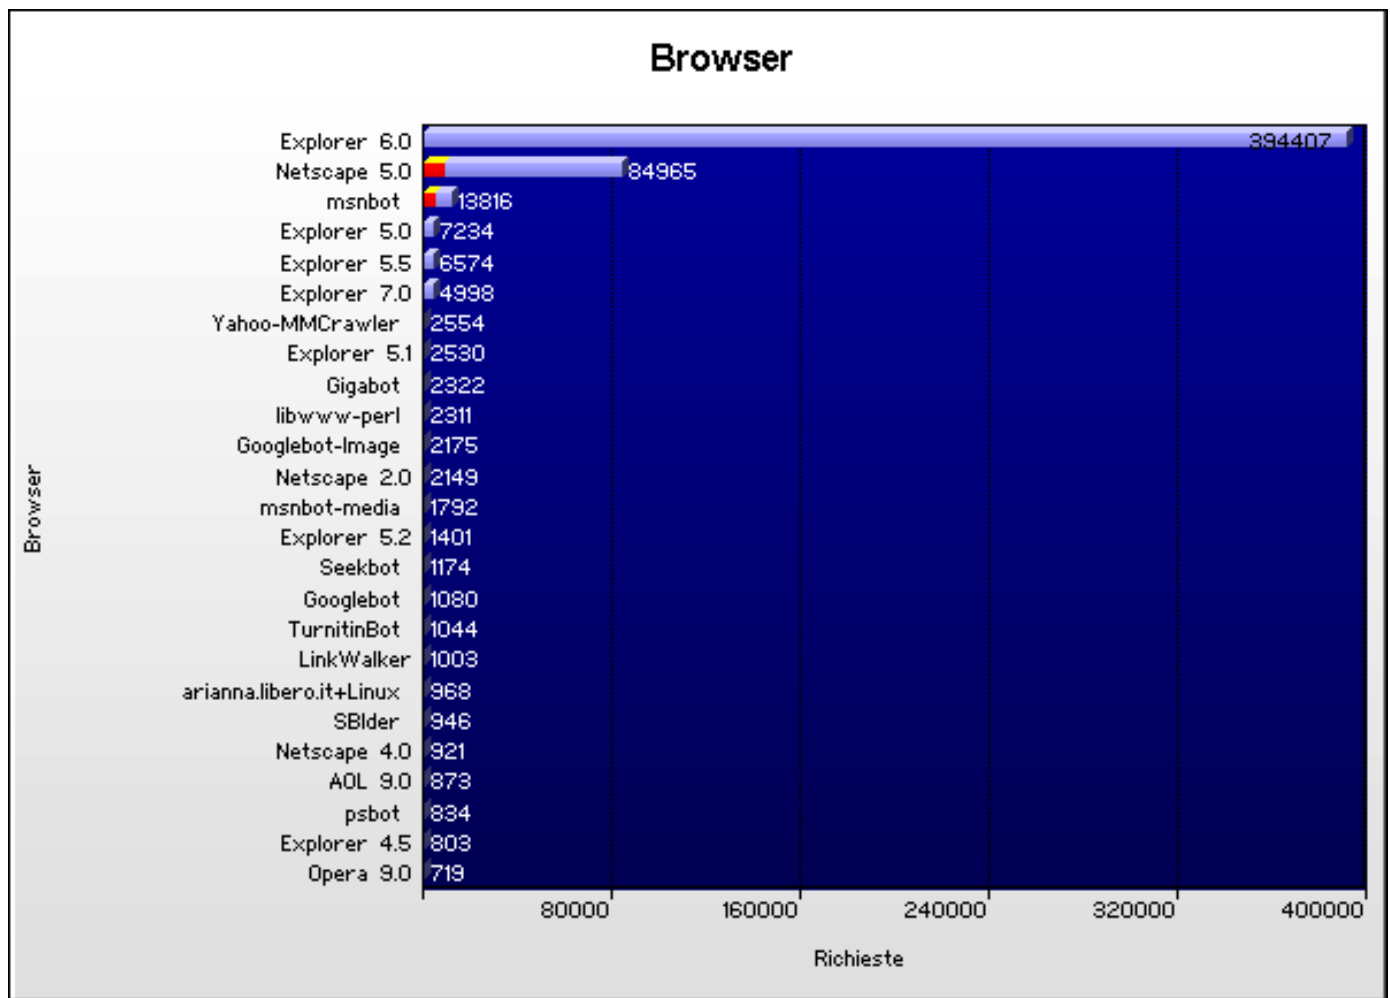

Browser

	Browser	Richieste	%	Byte	%	Visitatori	Pagine	Errori
1	Explorer 6.0	394,407	71.97%	0	0%	11,016	19,553	1,462
2	Netscape 5.0	84,965	15.50%	0	0%	7,500	28,051	11,146
3	msnbot	13,816	2.52%	0	0%	68	12,573	6,605
4	Explorer 5.0	7,234	1.32%	0	0%	607	726	124
5	Explorer 5.5	6,574	1.20%	0	0%	363	256	11
6	Explorer 7.0	4,998	<1%	0	0%	291	354	90
7	Yahoo-MMCrawler	2,554	<1%	0	0%	7	79	104
8	Explorer 5.1	2,530	<1%	0	0%	88	157	8
9	Gigabot	2,322	<1%	0	0%	335	2,213	1,042
10	libwww-perl	2,311	<1%	0	0%	15	86	0
11	Googlebot-Image	2,175	<1%	0	0%	121	62	65
12	Netscape 2.0	2,149	<1%	0	0%	57	2,043	425
13	msnbot-media	1,792	<1%	0	0%	12	1,068	316
14	Explorer 5.2	1,401	<1%	0	0%	87	62	1