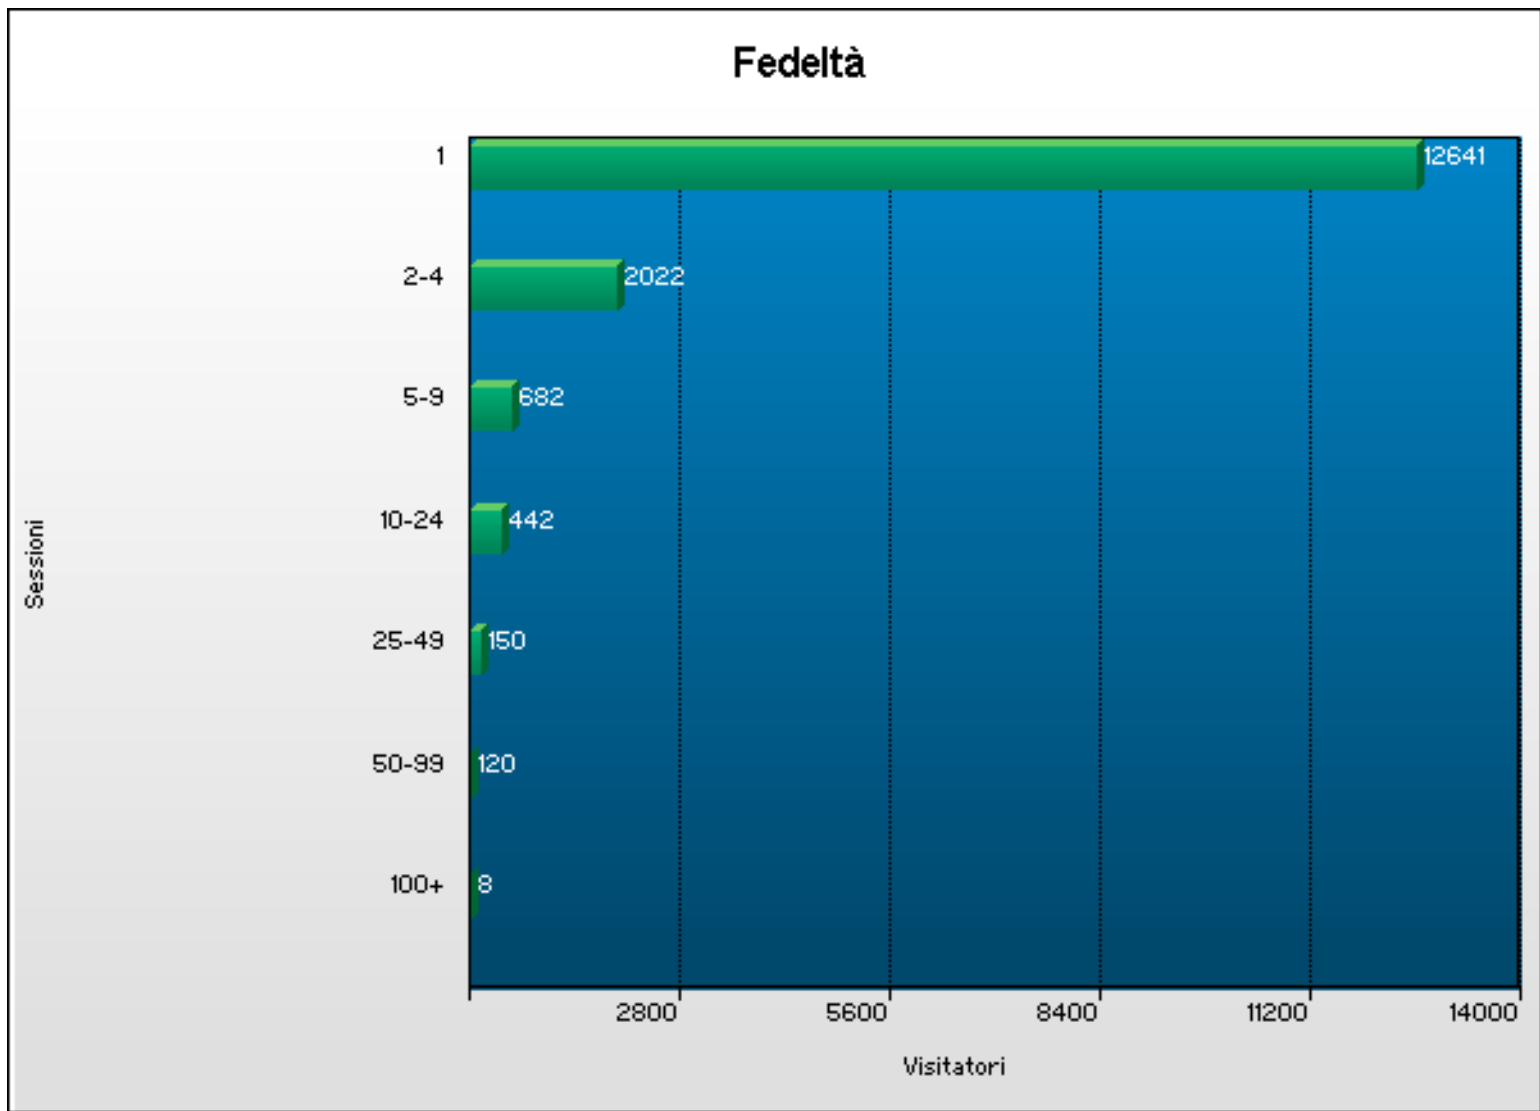

Fedeltà

	Sessioni	Richieste	%	Byte	%	Pagine	Visitatori
1	1	355,201	64.67%	0	0%	18,910	12,641
2	2-4	85,413	15.55%	0	0%	9,516	2,022
3	5-9	29,367	5.35%	0	0%	6,169	682
4	10-24	19,706	3.59%	0	0%	7,557	442
5	25-49	18,257	3.32%	0	0%	7,951	150
6	50-99	27,693	5.04%	0	0%	17,416	120
7	100+	13,586	2.47%	0	0%	13,055	8
	Media	78,460	14.29%	0	0%	11,510	2,295
7	Totali	549,223	100.00%	0	0%	80,574	16,065