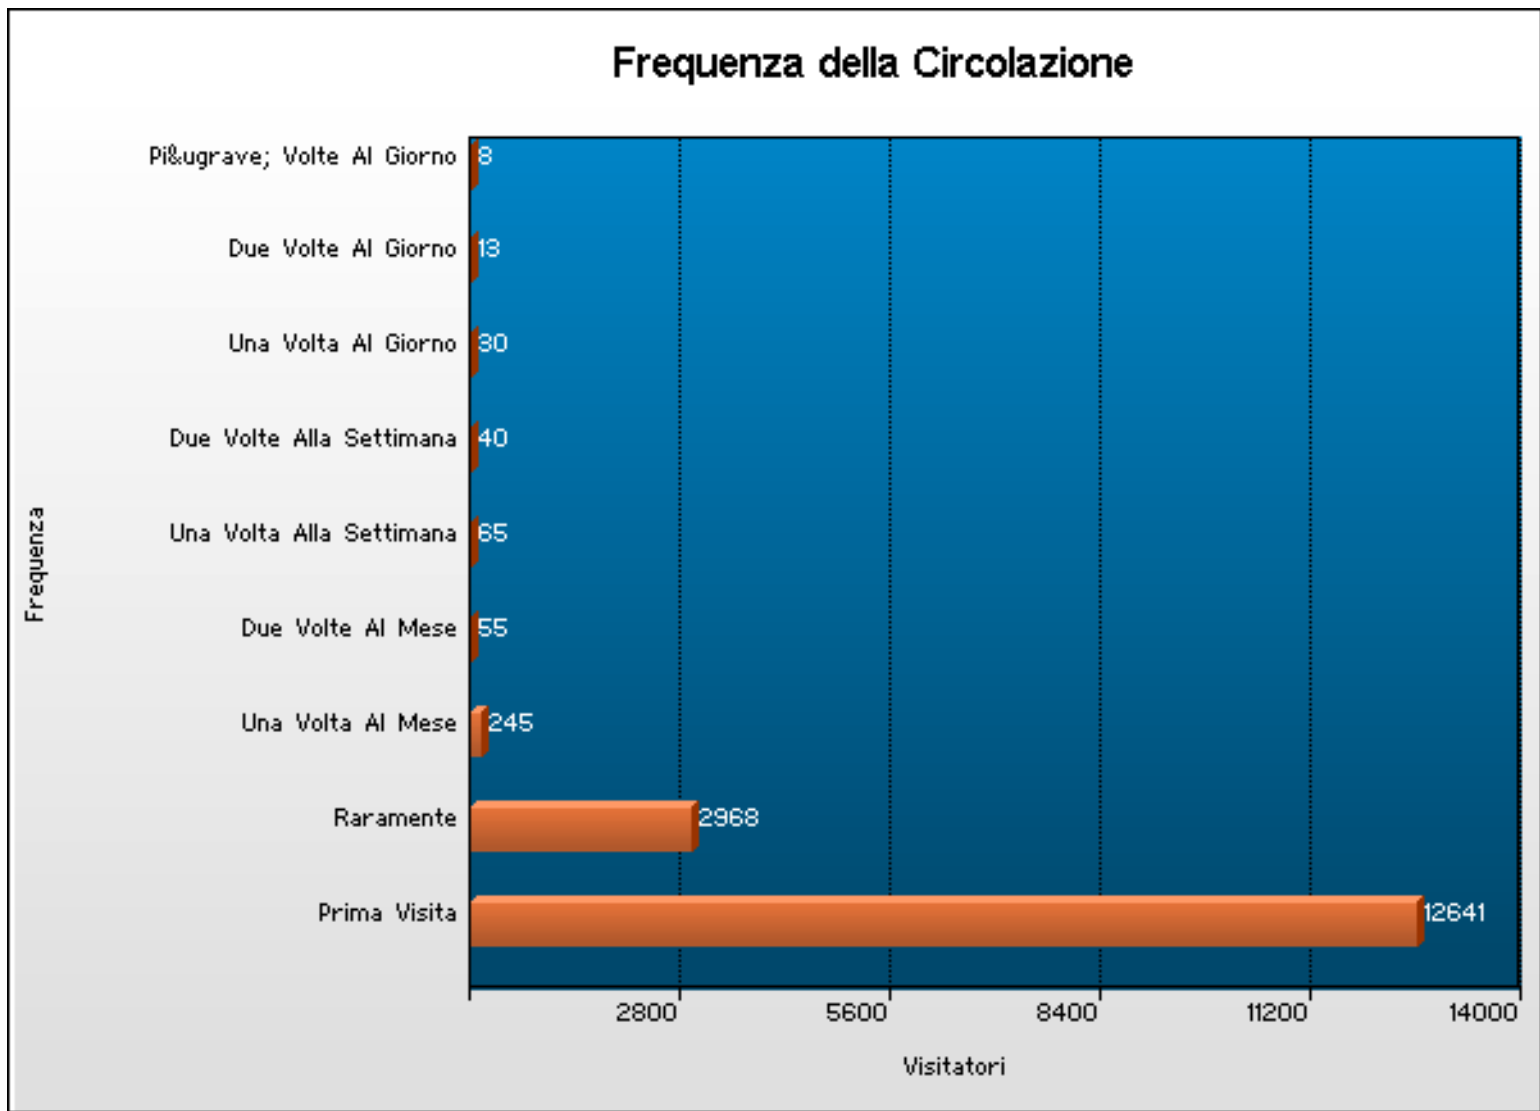

Frequenza della Circolazione

	Frequenza	Richieste	%	Byte	%	Pagine	Visitatori
1	PiùVolte Al Giorno	1,411	<1%	0	0%	1,323	8
2	Due Volte Al Giorno	3,348	<1%	0	0%	1,817	13
3	Una Volta Al Giorno	2,225	<1%	0	0%	1,586	30
4	Due Volte Alla Settimana	1,639	<1%	0	0%	1,571	40
5	Una Volta Alla Settimana	11,909	2.17%	0	0%	8,048	65
6	Due Volte Al Mese	5,417	<1%	0	0%	2,711	55
7	Una Volta Al Mese	24,115	4.39%	0	0%	10,154	245
8	Raramente	143,958	26.21%	0	0%	34,454	2,968
9	Prima Visita	355,201	64.67%	0	0%	18,910	12,641